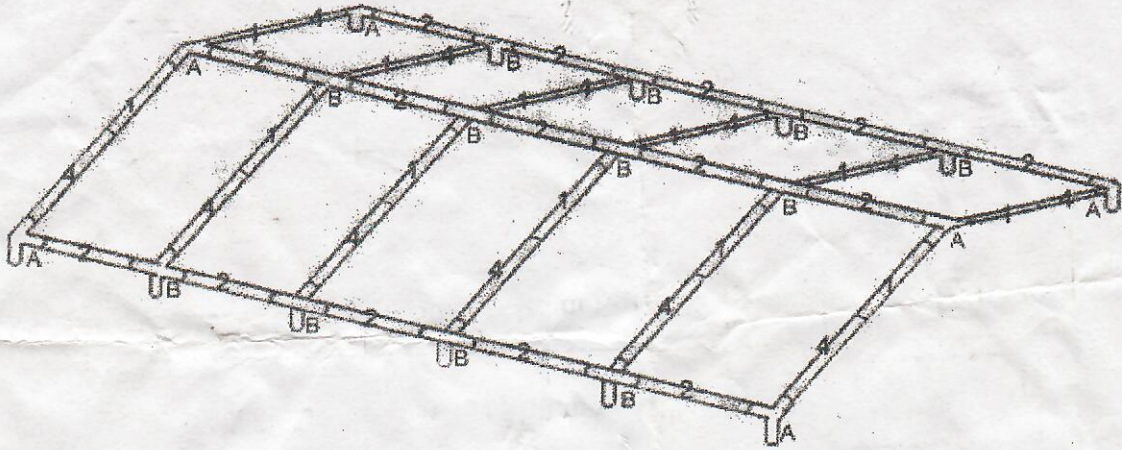

# THE INSTRUCTION FOR 5×10M PE PARTY TENTS

#1		1350×38×1.0mm - 12 PCS		10 PCS
#2		1930×38×1.0mm - 15 PCS		1 PCS
#3		1930×38×1.0mm - 12 PCS		2 PCS
#4		1350×38×1.0mm - 12 PCS		12 PCS
A		6 PCS		100 PCS
B		12 PCS		4 PCS
		12 PCS		4 PCS