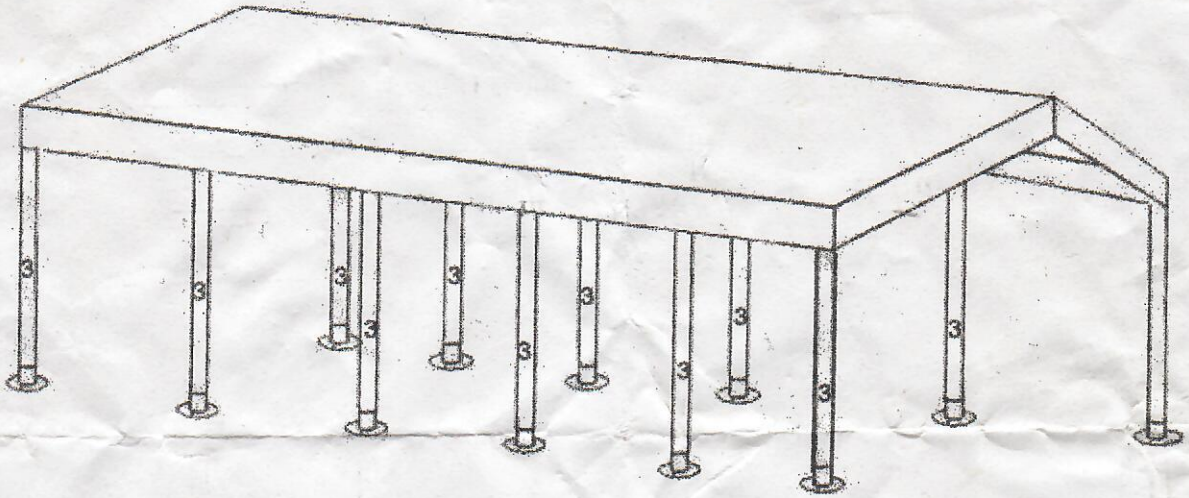

# THE INSTRUCTION FOR 5×10M PE PARTY TENTS

#1		1350×38×1.0mm - 12 PCS		10 PCS
#2		1930×38×1.0mm - 15 PCS		1 PCS
#3		1930×38×1.0mm - 12 PCS		2 PCS
#4		1350×38×1.0mm - 12 PCS		12 PCS
A		6 PCS		100 PCS
B		12 PCS		4 PCS
		12 PCS		4 PCS